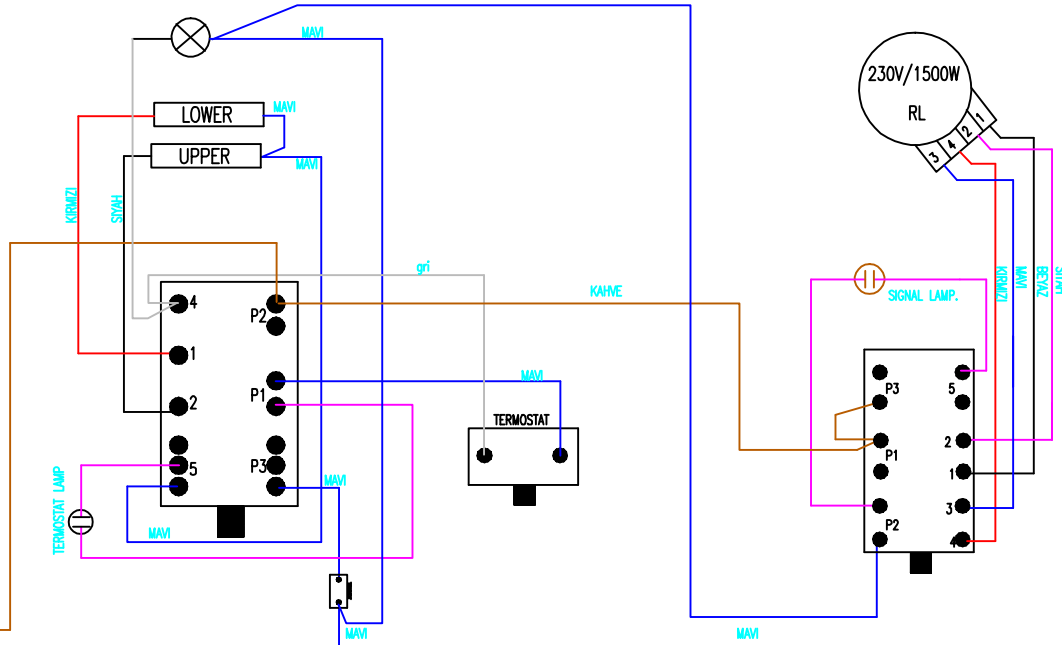

TERMINAL BOX

TURKCE	ENGLISH
MAVI	BLUE
SIYAH	BLACK
KIRMIZI	RED
SIYAHBEYAZ	BLACKWHITE
KAHVE	BROWN
BEYAZ	WHITE
MOR	PURPLE
GRI	GREY
PEMBE	PINK
KIRMIZIBEYAZ	REDWHITE
MAVIBEYAZ	BLUEWHITE
KAHVEBEYAZ	BROWNWHITE